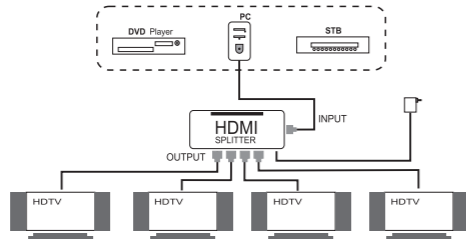

4K HDMI Splitter 1 In 4 Out

HDMI Splitter 4K@30Hz 3D Full HD Distributor V1109A

- English User Manual
- 中文繁體 使用說明
- Čeština Návod k použití
- Deutsch Bedienungsanleitung
- Español Instrucciones de uso
- Français Mode d'emploi
- Italiano Istruzioni per l'uso
- Magyar Használati útmutató
- Nederlandse Taal Gebruiksaanwijzing
- Język Polski Instrukcja obsługi
- Slovenski Jezik Návod na použitie
- Український Посібник користувача

Product Overview

How It Works

1. Connect HDMI source device such as DVD to HDMI Splitter's input port.
2. Connect your HDTV's input to HDMI Splitter's output port.
3. After all the connections have been successfully done, you can watch the HD videos on different HDTVs or displays.

Note: When HDMI Splitter works, make sure the source device such as DVD and display device are well connected with cables. In order to make the relevant interfaces work properly, firstly power on the splitter, then power on the source device.

English User Manual

Package Contents

- 4K HDMI Splitter 1 In 4 Out
- User Manual
- 5V1A Power Supply

Safety Notes

Warranty Disclaimer

Technical Data

Compatibility	HDMI port
HDMI specification	4K@30Hz

Note

Support input up to 8 metres AWG26 HDMI standard cable length, output up to 8 metres AWG26 HDMI standard cable length.

Service and Support

Further support information can be found here: www.unitek-products.com
Email: support@unitek-products.com

The crossed out trash can sign means that the equipment must not be disposed of with other waste. It should be disposed of in special containers according to the information prepared by the local government.

中文繁體 使用說明

包裝內容

- 4K HDMI Splitter 1 In 4 Out
- 使用說明
- 5V1A 電源

安全須知

- 請勿嘗試自行維修或修理產品，建議將工作交給符合資格的專業技師。
- 如果設備損壞，請勿打開或繼續操作。
- 請勿以任何方式改造此產品。這樣做會使保費失效。
- 請將此產品與所有電子產品一樣，放在兒童接觸不到的地方！

免責聲明

對於因不正確的安裝、不正確的產品使用，或不遵守操作說明和/或安全說明而導致的損壞，UNITEK不承擔任何責任，也不提供任何保證。

技術數據

兼容性	HDMI端口
HDMI規格	4K@30Hz

注意

支援輸入長達 8 米的 AWG26 HDMI 標準電纜長度，輸出長達 8 公尺的 AWG26 HDMI 標準電纜長度。

服務與支援

有關更多支持信息，請瀏覽：www.unitek-products.com
電郵：support@unitek-products.com

帶有打叉帶轮的垃圾桶符号表示该设备不得与其他垃圾一起处理，应该根据当地政府指示在特殊容器中处理。

Čeština Návod k použití

Obsah balení

- 4K HDMI Splitter 1 In 4 Out
- Návod k použití
- Napájecí zdroj 5V1A

Bezpečnostní pokyny

- Do výrobku samovolně nezasahujte a neopravujte ho. Veškeré úkony údržby přenechte příslušnému odbornému personálu.
- Výrobek neotvírejte a v případě poškození již dále nepoužívejte.
- Na výrobku neprovádějte žádné změny. Tím zanikají veškeré záruky ze záruky.
- Tento produkt, stejně jako všechny ostatní elektrické produkty, nepatří do rukou dětí!

Vyloučení záruky

UNITEK nepřebírá žádnou odpovědnost nebo záruku za škody vzniklé neodbornou instalací, montáží nebo neodborným použitím výrobku nebo nedodržováním návodu k použití a/nebo bezpečnostních pokynů.

Technické údaje

Technické údaje	Připojka HDMI
HDMI-specifikace	4K@30Hz

Poznámka

Podporuje vstup až 8 metrů standardního kabelu HDMI AWG26, výstup až 8 metrů standardního kabelu HDMI AWG26.

Servis a podpora

Další podpurné informace naleznete na adrese: www.unitek-products.com
E-mail: support@unitek-products.com

Značka přeškrtnutá popelnice znamená, že zařízení nesmí být likvidováno s jiným odpadem. Měly by být zlikvidovány ve speciálních nádobách podle informací připravila místní vláda.

Deutsch Bedienungsanleitung

Packungsinhalt