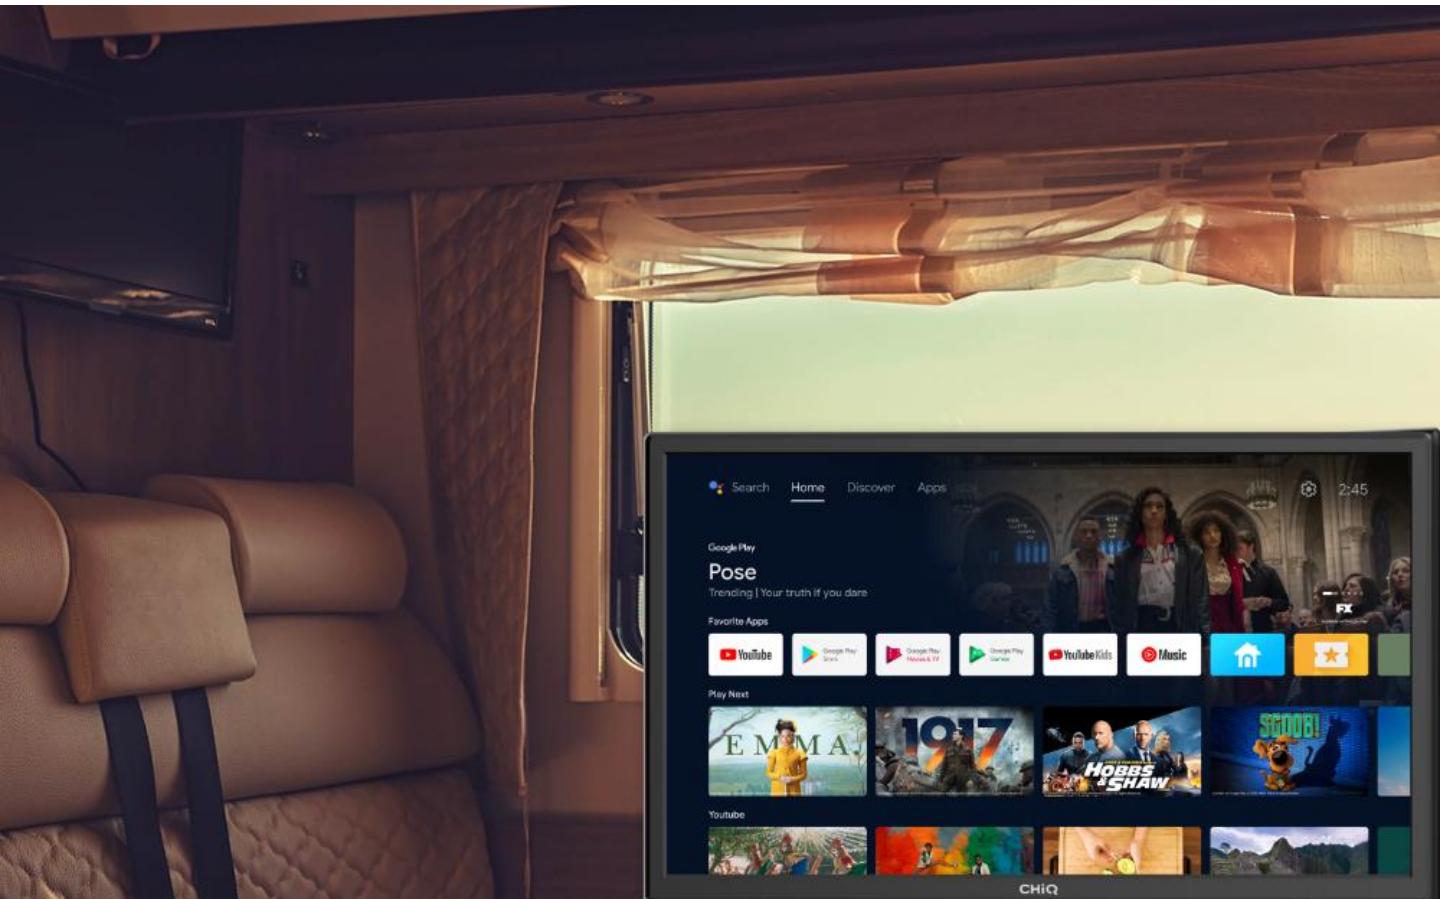

24" HD Google TV

CHI Q

L24D6CH

12V DC

Energy Rating-5 Stars

3 year warranty CHI Q

DISPLAY SIZE

24"/61cm

RESOLUTION

HD

AUDIO

**DOLBY DAP
DBX-TV**

FEATURES

Google TV smart TVs and streaming devices bring together everything you stream on one screen. So you can find what to watch without jumping from app to app.

See what the world is watching, the hottest music videos, news and more.

Enjoy thousands of online streaming videos with Amazon Prime Video.

Multiscreen

Cast your favourite entertainment content from your Android or iOS device with Google Cast / DLAN / Airplay.